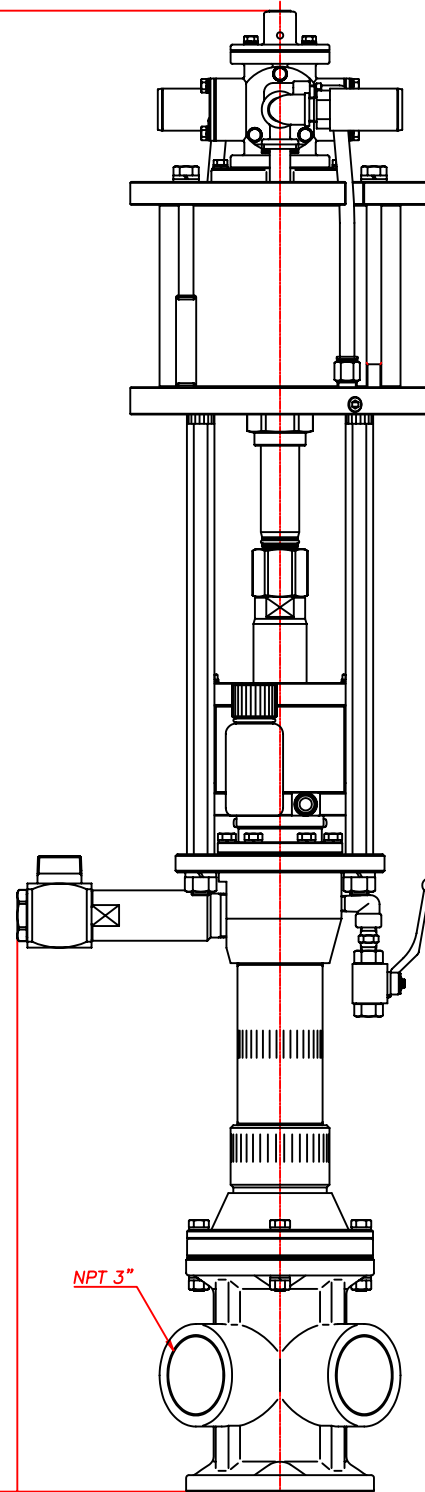

63.3 inches (1617mm)

NPT 3"

11.3 inches  
(287mm)

6.7 inches  
(167mm)